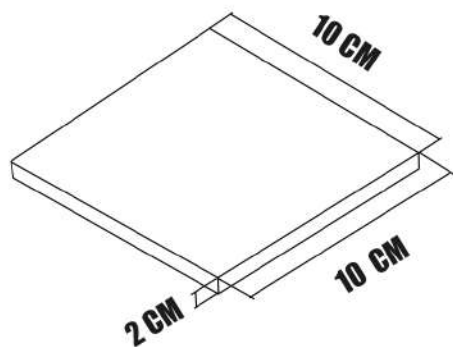

10 × 10 rustic

390000

390000

390000

500000

رستیک نسوز

390000

390000

390000

390000

رستیک نسوز ۱۰×۱۰

رنگهای سفید، طوسی، مشکی

زرد، قرمز، قهوه ای و سبز

باند کشی های سفید و مشکی

تعداد در متر مربع: ۸۴ عدد

Refractory rustic 10 × 10

White.Gray.black

Yellow.Red.Brown and Green color

pieces pre square meter 84

www.arvanbrick.ir